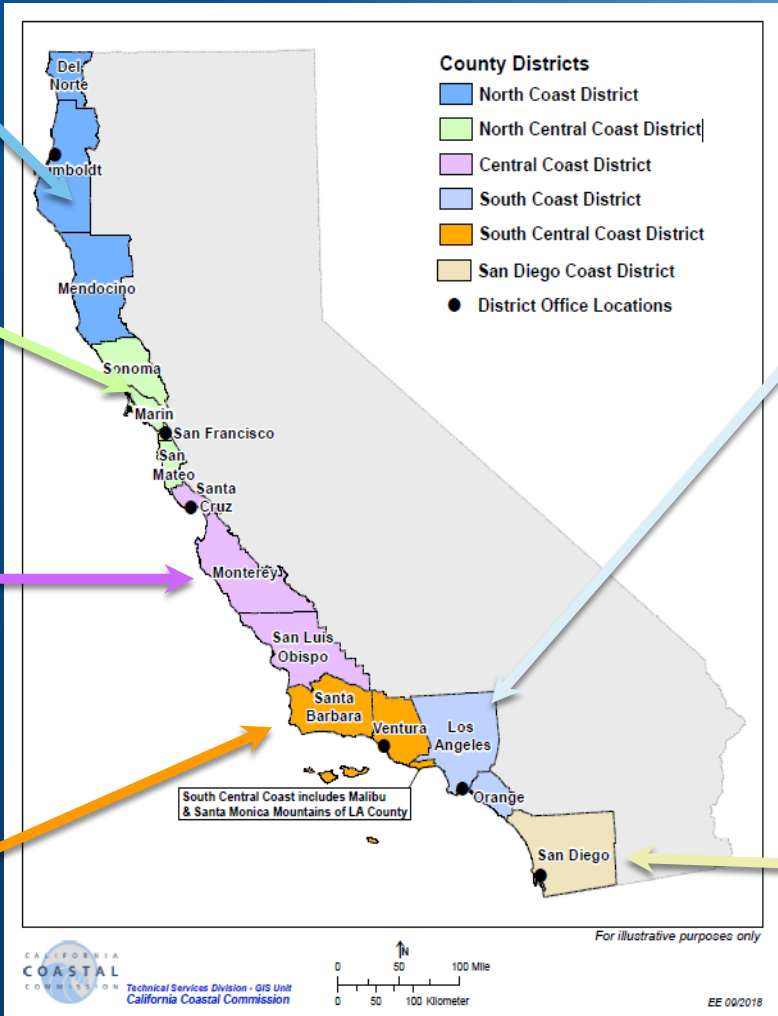

County	Cities/Area
Del Norte County	City of Crescent City
Humboldt County	City of Trinidad City of Arcata City of Eureka City of Fortuna
Mendocino County	City of Fort Bragg City of Point Arena
Sonoma County	-
Marin County	-
San Francisco City/Co.	City of San Francisco
San Mateo County	City of Daly City City of Pacifica City of Half Moon Bay
Santa Cruz County	City of Santa Cruz City of Capitola City of Watsonville
Monterey County	City of Marina City of Sand City City of Seaside City of Monterey City of Pacific Grove City of Carmel
San Luis Obispo County	City of Morro Bay City of Pismo Beach City of Grover Beach
Santa Barbara County	City of Guadalupe City of Santa Barbara City of Goleta City of Carpinteria
Ventura County	City of San Buenaventura City of Oxnard City of Port Hueneme
Los Angeles County	Santa Monica Mountains Portion of Los Angeles County

Los Angeles County	City of Malibu City of Los Angeles City of Santa Monica City of El Segundo City of Manhattan Beach City of Hermosa Beach City of Redondo Beach City of Torrance City of Palos Verdes Estates City of Rancho Palos Verdes City of Long Beach City of Avalon
Orange County	City of Seal Beach City of Huntington Beach City of Costa Mesa City of Newport Beach City of Irvine City of Laguna Beach City of Laguna Niguel City of Aliso Viejo City of Dana Point City of San Clemente
San Diego County	City of Oceanside City of Carlsbad City of Encinitas City of Solana Beach City of Del Mar City of San Diego City of Coronado City of National City City of Chula Vista City of Imperial Beach