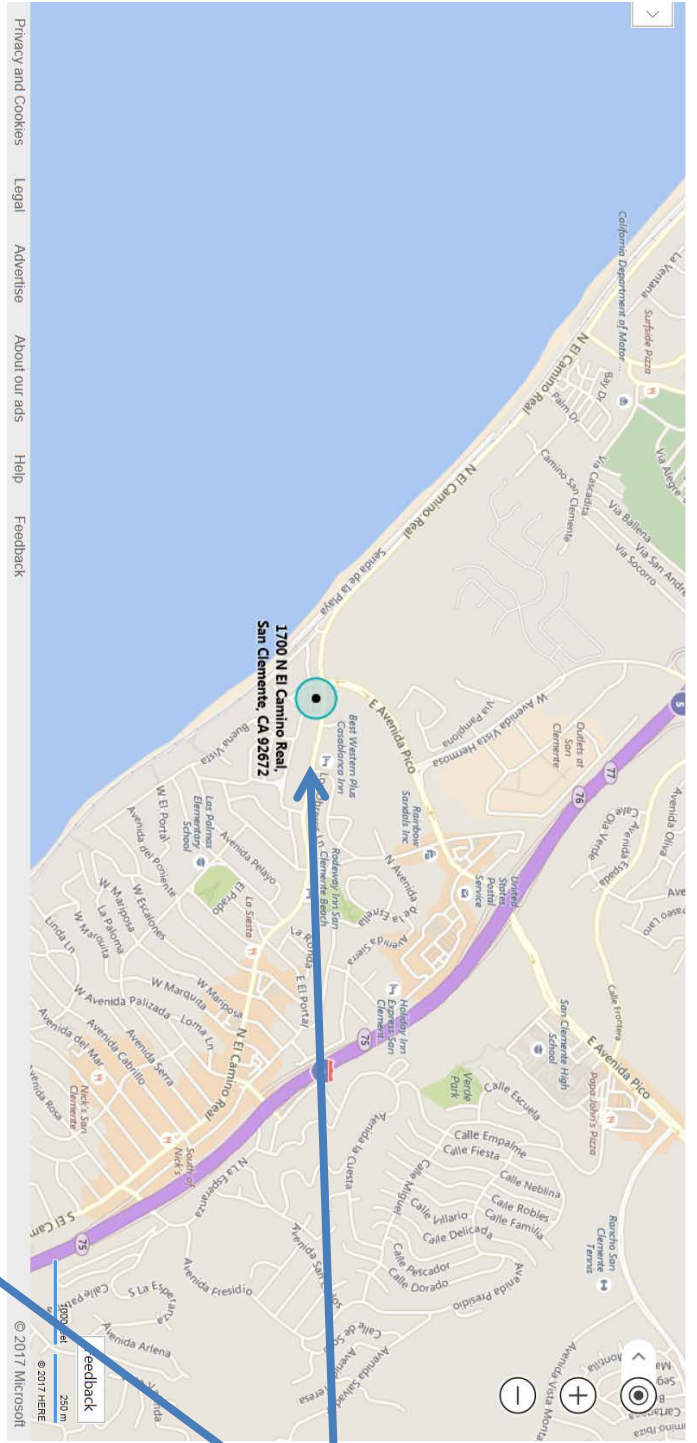

**Table of Contents**

**Exhibit 1 – Location and Vicinity Map**

**Exhibit 2 – Project Plans and Elevations**

**Exhibit 3 –Landscaping Plans**

Subject Site

**Miramar Event Center and Restaurants**

Rehabilitation of Theater Complex Project  
North El Camino Real San Clemente, CA.