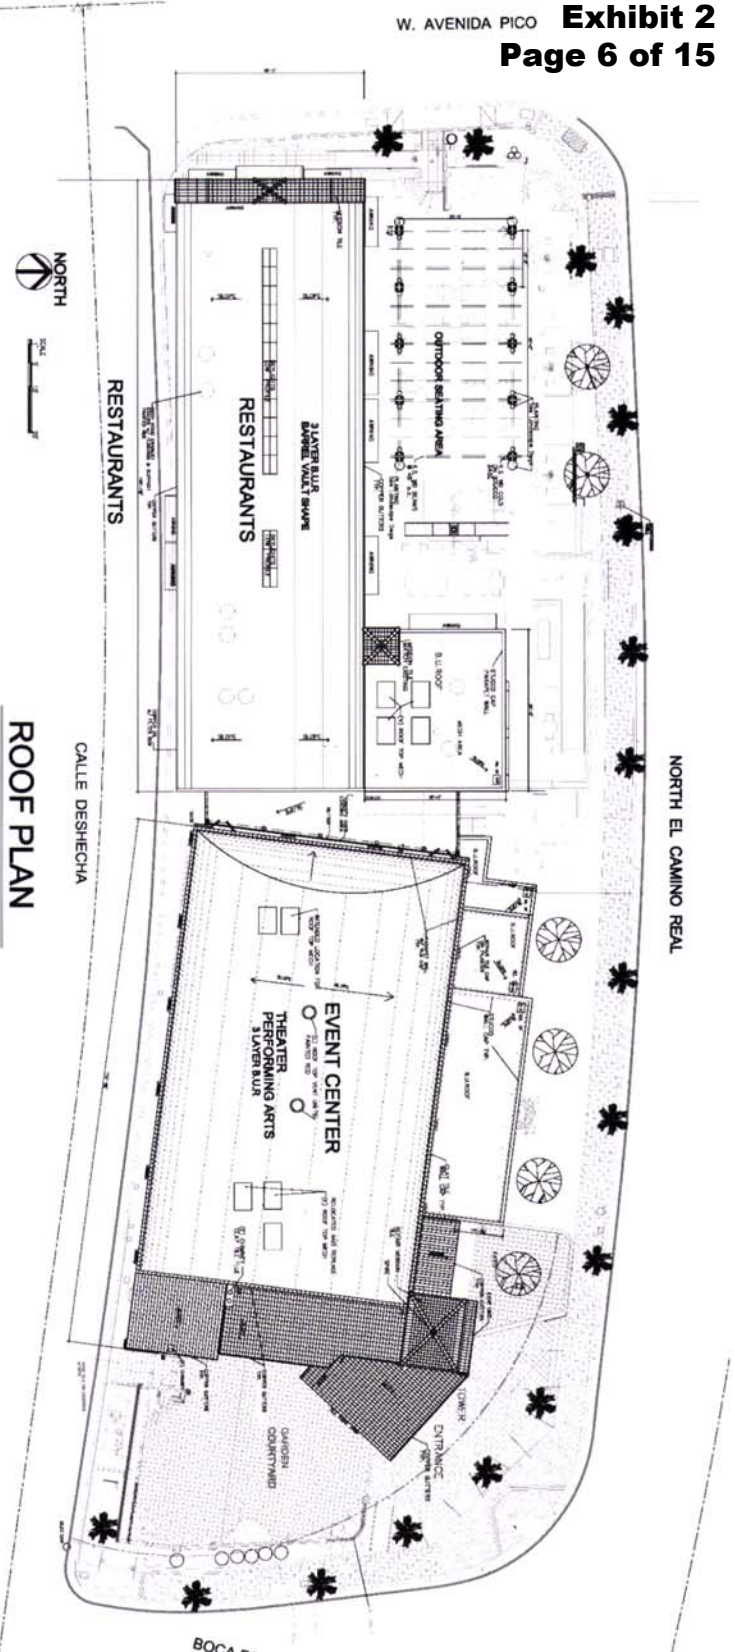

1. **NOTES:**
- 1- TILE TO BE MISSION TILE
  - 2- BOOSTER TILES ON EAVE TYP.
  - 3- TILE TO EXTEND ONTO RAKE TYP.
  - 4- 3-LAYER MEMBRANE B.U. ROOFING ON THEATER & RESTAURANT BLDG.
  - 5- REMOVE EXISTING AND RE-ROOF ENTIRE STRUCTURE.
  - 6- B.U.R. COLOR TO BE RED
  - 7- PAINT OUT ALL MECH UNITS TO MATCH ROOF COLOR.
  - 8- RESTAURANT BLDG.
  - 9- SKYLIGHT TRIM TO BE PAINTED TO MATCH ROOF
  - 10- LOW PROFILE MATCH ROOF CURVATURE.

- 11- CANOPY BETWEEN BUILDING S TO BE SUPPORT OFF RESTAURANT BUILDING AND COLUMNS. CANOPY MATERIAL TO BE CANVAS.
- 12- SOLID COLOR. CANOPY HEIGHT TO BE 10FT ABOVE F.S.
- 13- AWNINGS TO BE SOLID COLOR
- 14- W/1 DECORATIVE SUPPORTS FOR ALL AWNINGS
- 15- AWNINGS TO BE SOLID COLOR.
- 16- ALL GUTTERS TO BE COPPER. LEADER BOXES TO BE USED FOR ALL DOWNSPOUTS W/ INTERNAL DRAINS TO STORM.

ROOF PLAN

Miramar Event Center and Restaurants
Rehabilitation of Theater Complex Project
North El Camino Real San Clemente, CA.