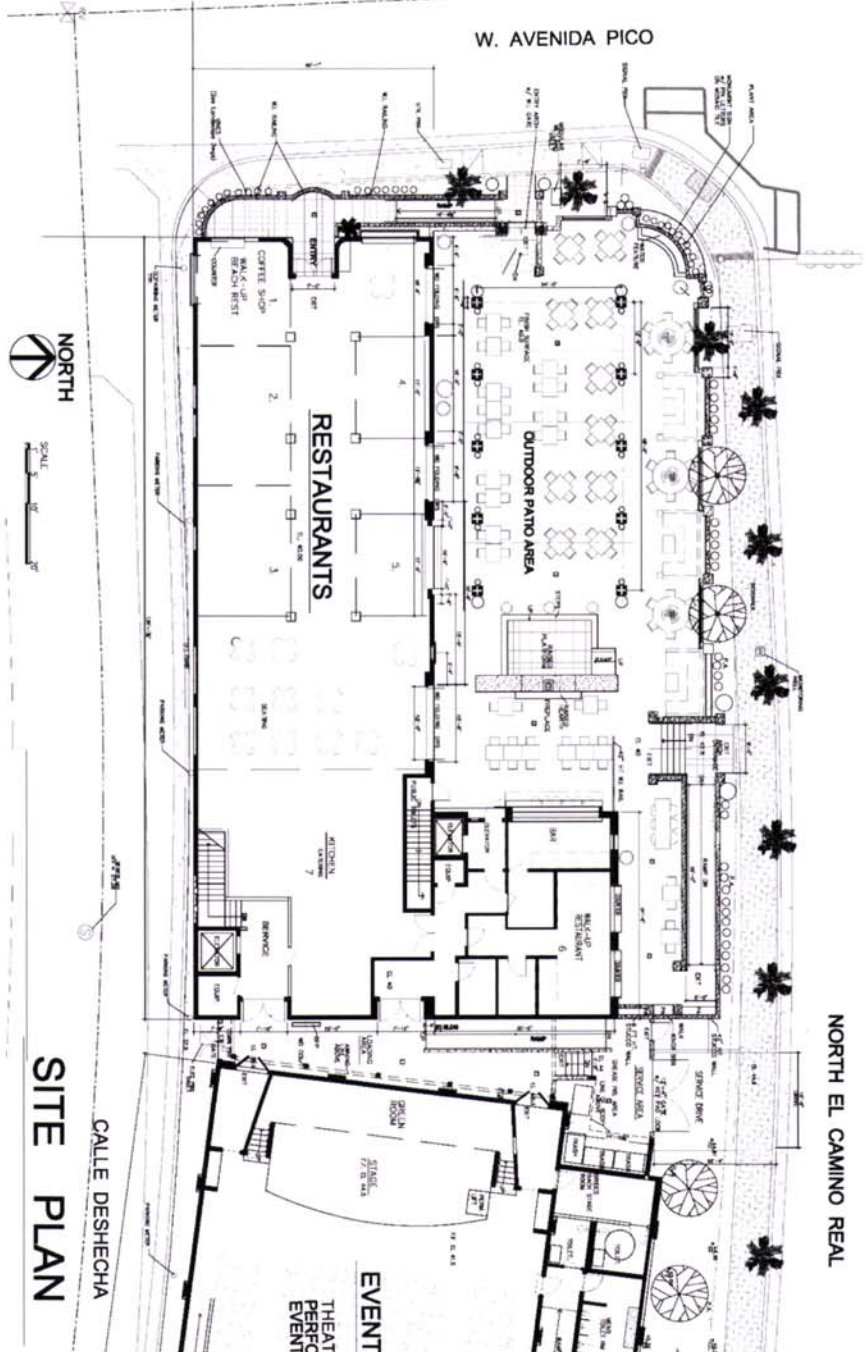

**Table of Contents**

**Exhibit 1 – Location and Vicinity Map**

**Exhibit 2 – Project Plans and Elevations**

**Exhibit 3 –Landscaping Plans**

Subject Site

**Miramar Event Center and Restaurants**

Rehabilitation of Theater Complex Project  
North El Camino Real San Clemente, CA.