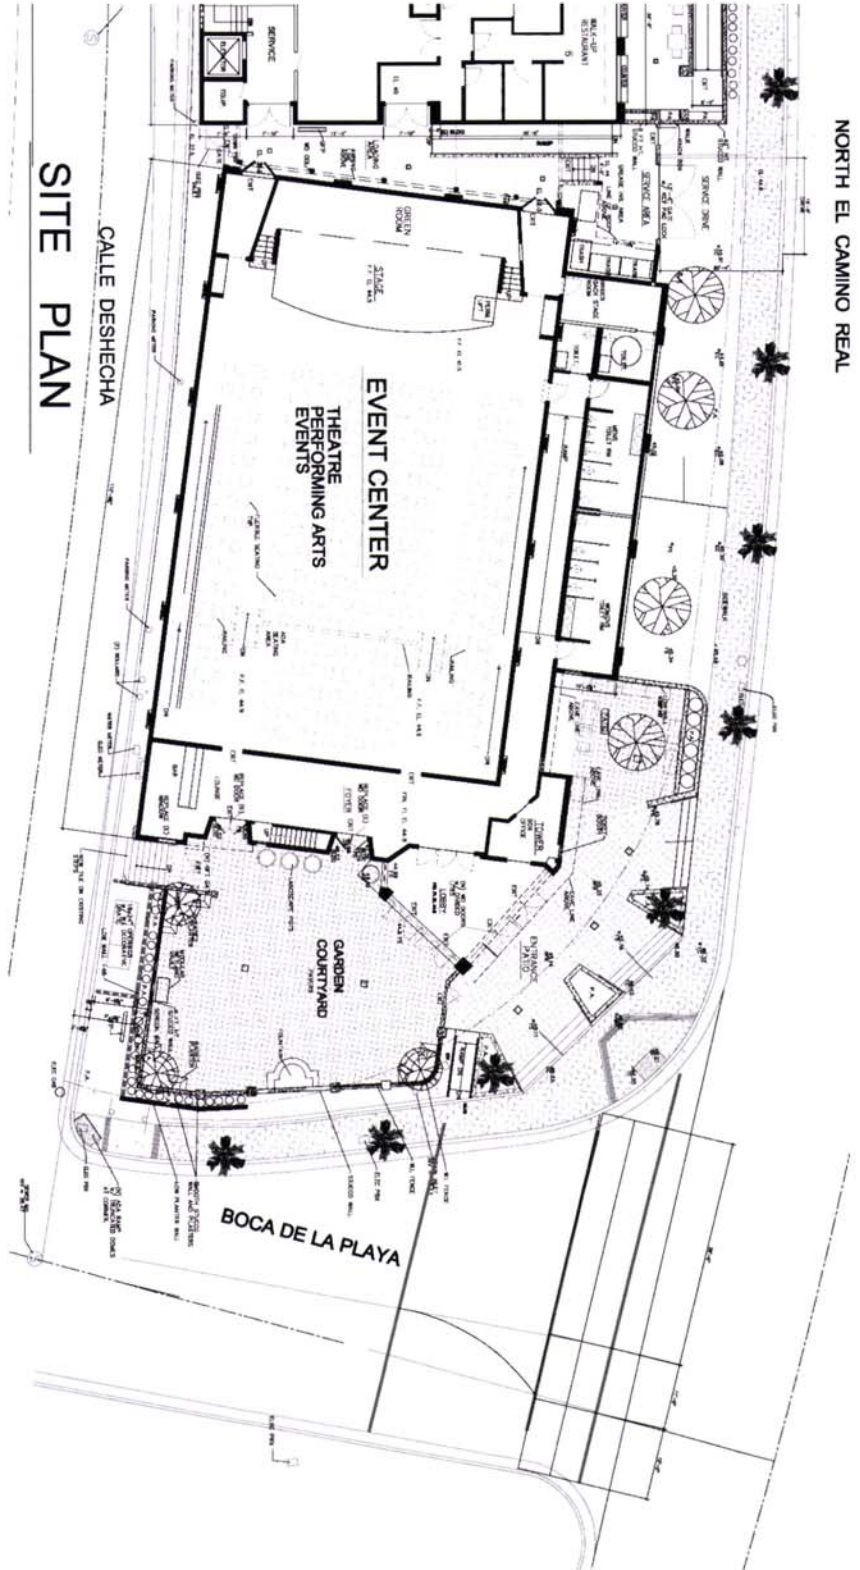

**Table of Contents**

**Exhibit 1 – Location and Vicinity Map**

**Exhibit 2 – Project Plans and Elevations**

**Exhibit 3 –Landscaping Plans**

Subject Site

**Miramar Event Center and Restaurants**

Rehabilitation of Theater Complex Project  
North El Camino Real San Clemente, CA.