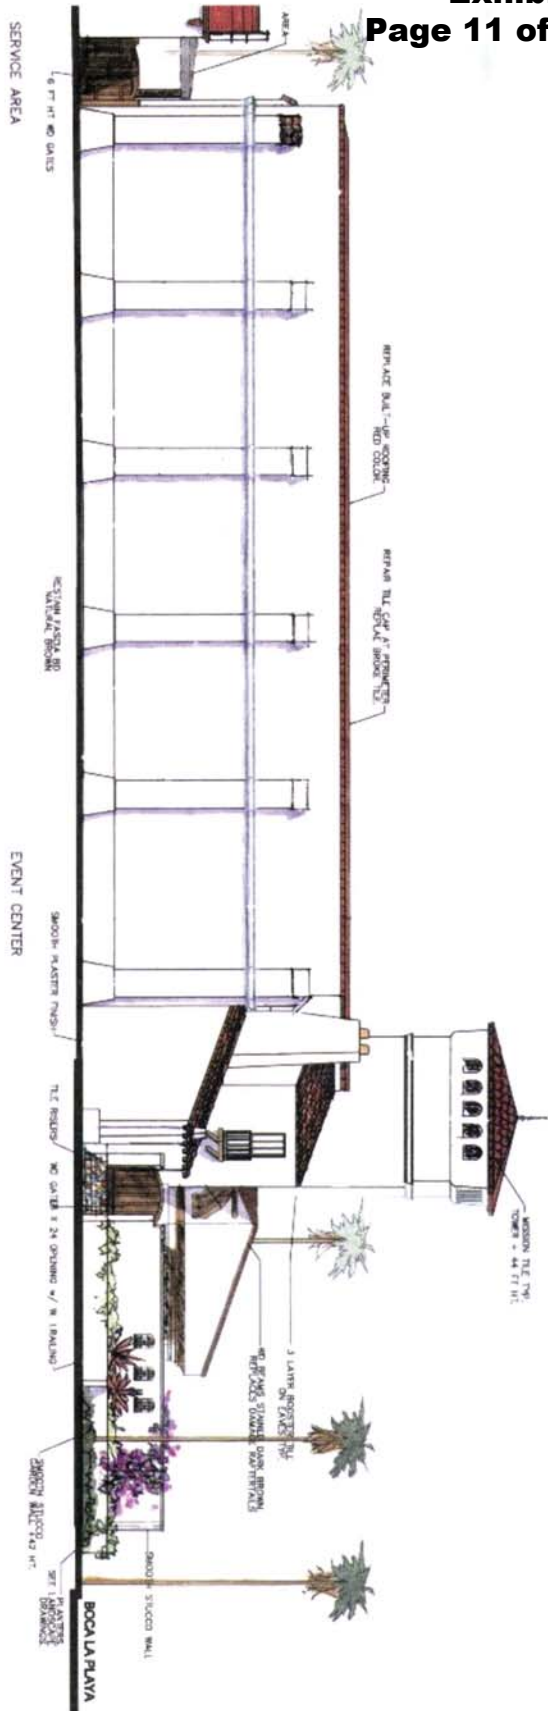

SOUTH ELEVATION CALLE DESHECHA

Miramar Event Center and Restaurants
Rehabilitation of Theater Complex Project
North El Camino Real San Clemente, CA.