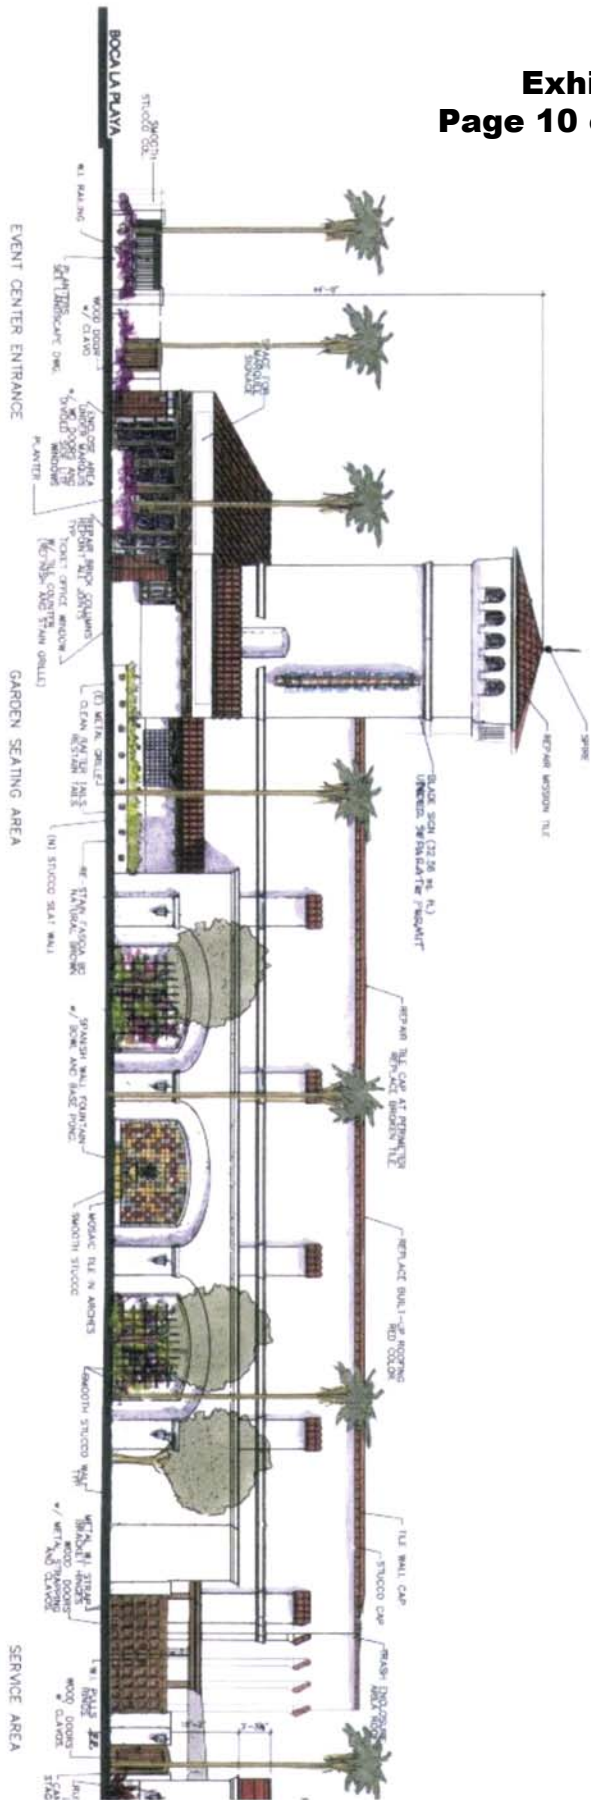

- 11- CANOPY BETWEEN BUILDING S TO BE SUPPORT OFF RESTAURANT BUILDING AND COLUMNS. CANOPY MATERIAL TO BE CANVAS.
- 12- SOLID COLOR. CANOPY HEIGHT TO BE 10FT ABOVE F.S.
- 13- AWNINGS TO BE SOLID COLOR
- 14- W/1 DECORATIVE SUPPORTS FOR ALL AWNINGS
- 15- AWNINGS TO BE SOLID COLOR.
- 16- ALL GUTTERS TO BE COPPER. LEADER BOXES TO BE USED FOR ALL DOWNSPOUTS W/ INTERNAL DRAINS TO STORM.

**ROOF PLAN**

**Miramar Event Center and Restaurants**  
 Rehabilitation of Theater Complex Project  
 North El Camino Real San Clemente, CA.

**Miramar Event Center and Restaurants**  
Rehabilitation of Theater Complex Project  
North El Camino Real San Clemente, CA.

**Miramar Event Center and Restaurants**  
Rehabilitation of Theater Complex Project  
North El Camino Real San Clemente, CA.

**Miramar Event Center and Restaurants**  
Rehabilitation of Theater Complex Project  
North El Camino Real San Clemente, CA.

**Miramar Event Center and Restaurants**  
 Rehabilitation of Theater Complex Project  
 North El Camino Real San Clemente, CA.

SOUTH ELEVATION CALLE DESHECHA

Miramar Event Center and Restaurants  
 Rehabilitation of Theater Complex Project  
 North El Camino Real San Clemente, CA.