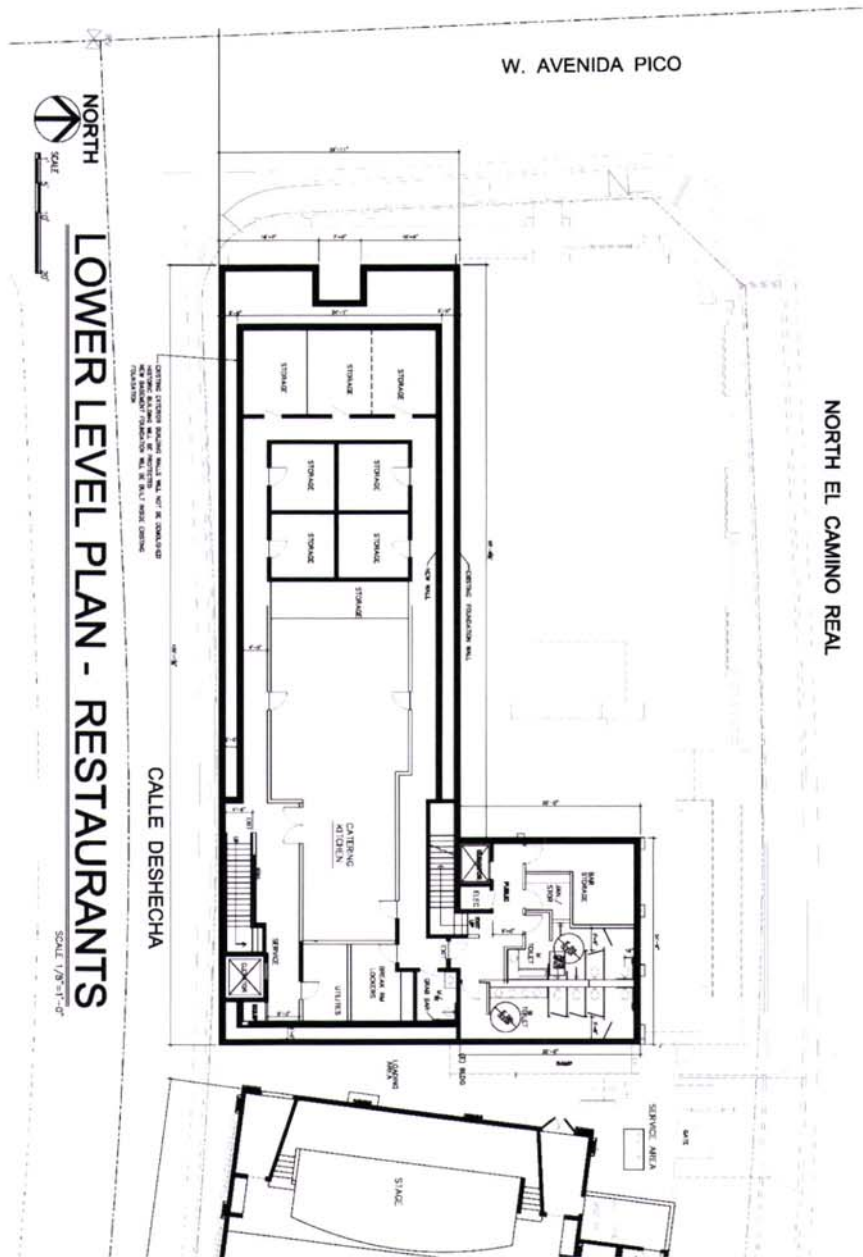

Miramar Event Center and Restaurants

Rehabilitation of Theater Complex Project
North El Camino Real San Clemente, CA.