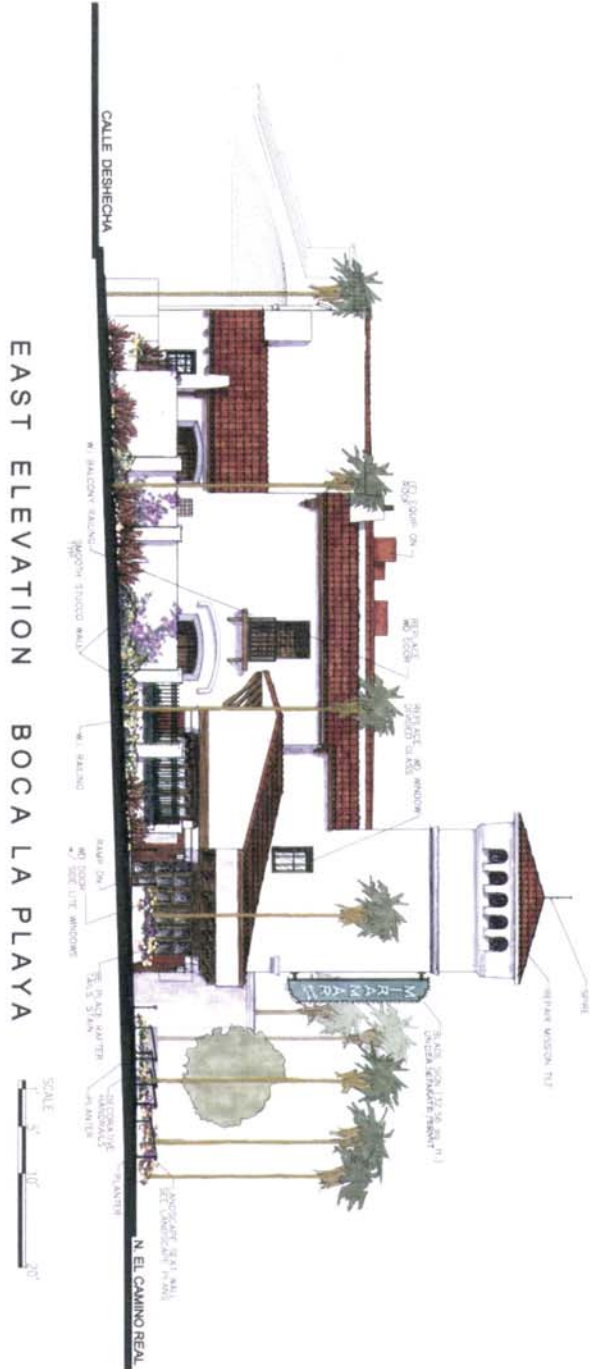

**Table of Contents**

**Exhibit 1 – Location and Vicinity Map**

**Exhibit 2 – Project Plans and Elevations**

**Exhibit 3 –Landscaping Plans**

Subject Site

**Miramar Event Center and Restaurants**

Rehabilitation of Theater Complex Project  
North El Camino Real San Clemente, CA.

- 11- CANOPY BETWEEN BUILDING S TO BE SUPPORT OFF RESTAURANT BUILDING AND COLUMNS. CANOPY MATERIAL TO BE CANVAS.
- 12- SOLID COLOR. CANOPY HEIGHT TO BE 10FT ABOVE F.S.
- 13- AWNINGS TO BE SOLID COLOR
- 14- W/1 DECORATIVE SUPPORTS FOR ALL AWNINGS
- 15- AWNINGS TO BE SOLID COLOR.
- 16- ALL GUTTERS TO BE COPPER. LEADER BOXES TO BE USED FOR ALL DOWNSPOUTS W/ INTERNAL DRAINS TO STORM.

**ROOF PLAN**

**Miramar Event Center and Restaurants**  
 Rehabilitation of Theater Complex Project  
 North El Camino Real San Clemente, CA.

**Miramar Event Center and Restaurants**  
Rehabilitation of Theater Complex Project  
North El Camino Real San Clemente, CA.

**Miramar Event Center and Restaurants**  
Rehabilitation of Theater Complex Project  
North El Camino Real San Clemente, CA.

**Miramar Event Center and Restaurants**  
Rehabilitation of Theater Complex Project  
North El Camino Real San Clemente, CA.