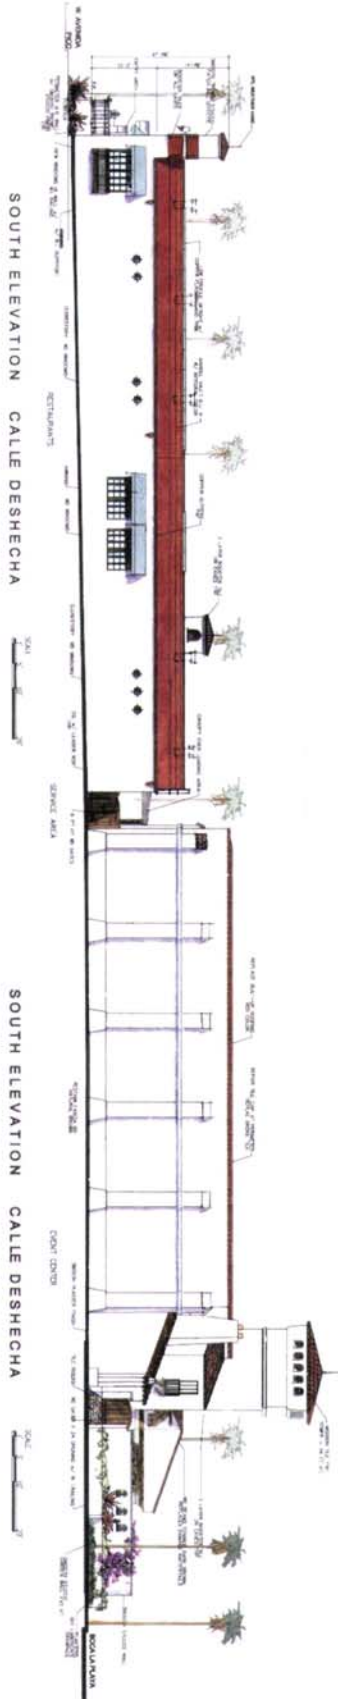

**Table of Contents**

**Exhibit 1 – Location and Vicinity Map**

**Exhibit 2 – Project Plans and Elevations**

**Exhibit 3 –Landscaping Plans**

Subject Site

**Miramar Event Center and Restaurants**

Rehabilitation of Theater Complex Project  
North El Camino Real San Clemente, CA.

- 11- CANOPY BETWEEN BUILDING S TO BE SUPPORT OFF RESTAURANT BUILDING AND COLUMNS. CANOPY MATERIAL TO BE CANVAS.
- 12- SOLID COLOR. CANOPY HEIGHT TO BE 10FT ABOVE F.S.
- 13- AWNINGS TO BE SOLID COLOR
- 14- W/1 DECORATIVE SUPPORTS FOR ALL AWNINGS
- 15- AWNINGS TO BE SOLID COLOR.
- 16- ALL GUTTERS TO BE COPPER. LEADER BOXES TO BE USED FOR ALL DOWNSPOUTS W/ INTERNAL DRAINS TO STORM.

**ROOF PLAN**

**Miramar Event Center and Restaurants**  
 Rehabilitation of Theater Complex Project  
 North El Camino Real San Clemente, CA.

**Miramar Event Center and Restaurants**  
Rehabilitation of Theater Complex Project  
North El Camino Real San Clemente, CA.