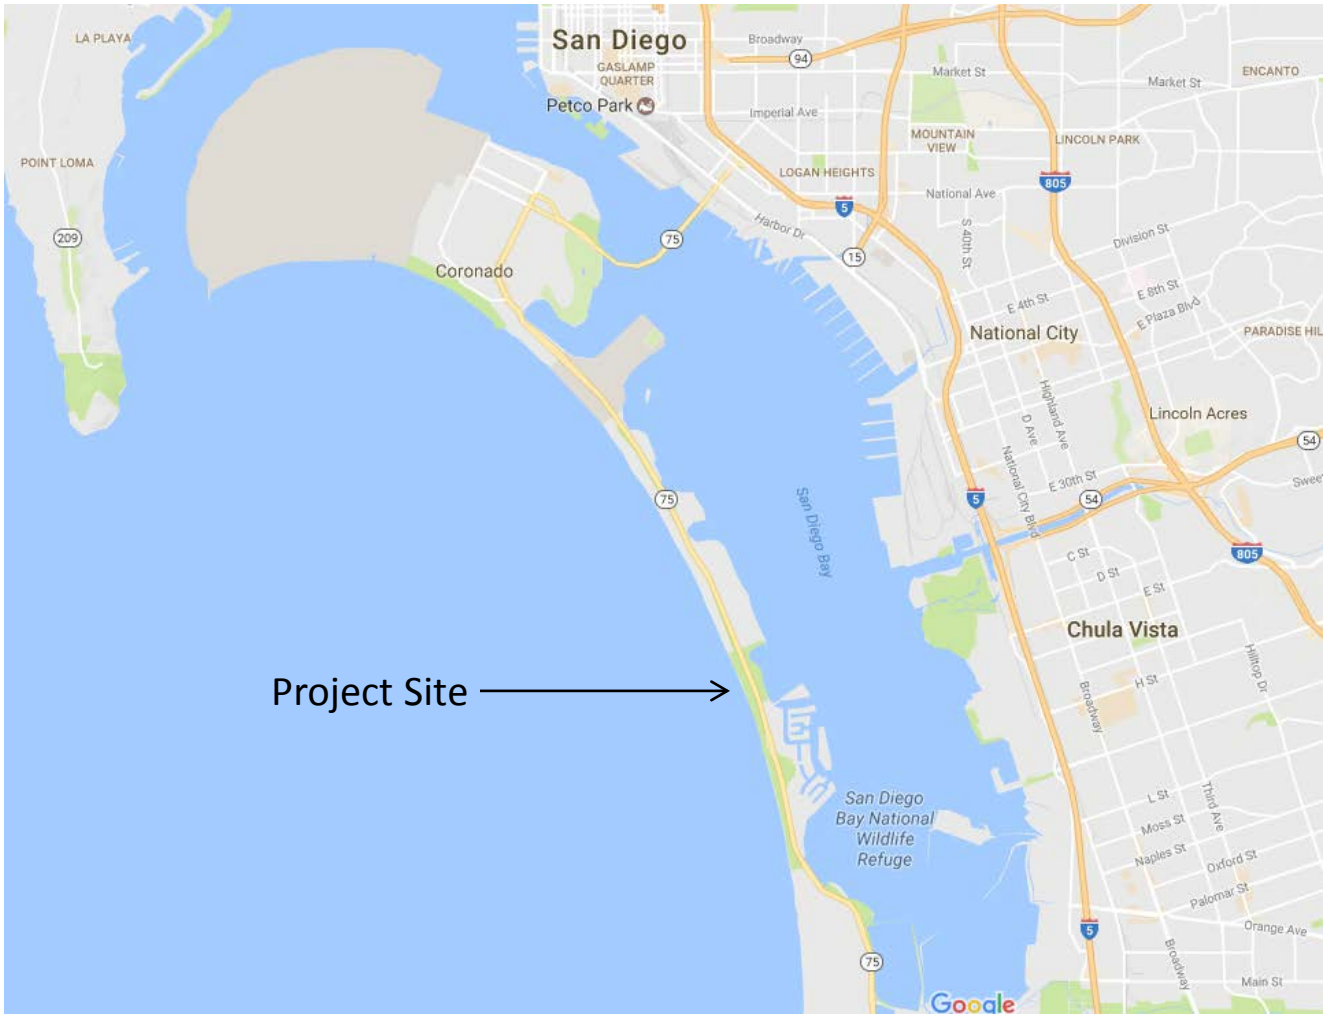

CALIFORNIA COASTAL COMMISSION

SAN DIEGO AREA
7575 METROPOLITAN DRIVE, SUITE 103
SAN DIEGO, CA 92108-4421
(619) 767-2370

Th19a

6-16-0404 (LOEWS CORONADO BAY RESORT AND CALIFORNIA STATE PARKS)

JULY 13, 2017

EXHIBITS

Table of Contents

- Exhibit 1 – Vicinity Map
- Exhibit 2 – Site Map
- Exhibit 3 – Photograph of Signage

Project Site →

EXHIBIT NO. 1
APPLICATION NO. 6-16-0406
Vicinity Map
 California Coastal Commission

EXHIBIT NO. 2
APPLICATION NO. 6-16-0406
Site Plan
 California Coastal Commission

EXHIBIT NO. 3

APPLICATION NO.

6-16-0406

Photo of Signage

California Coastal Commission