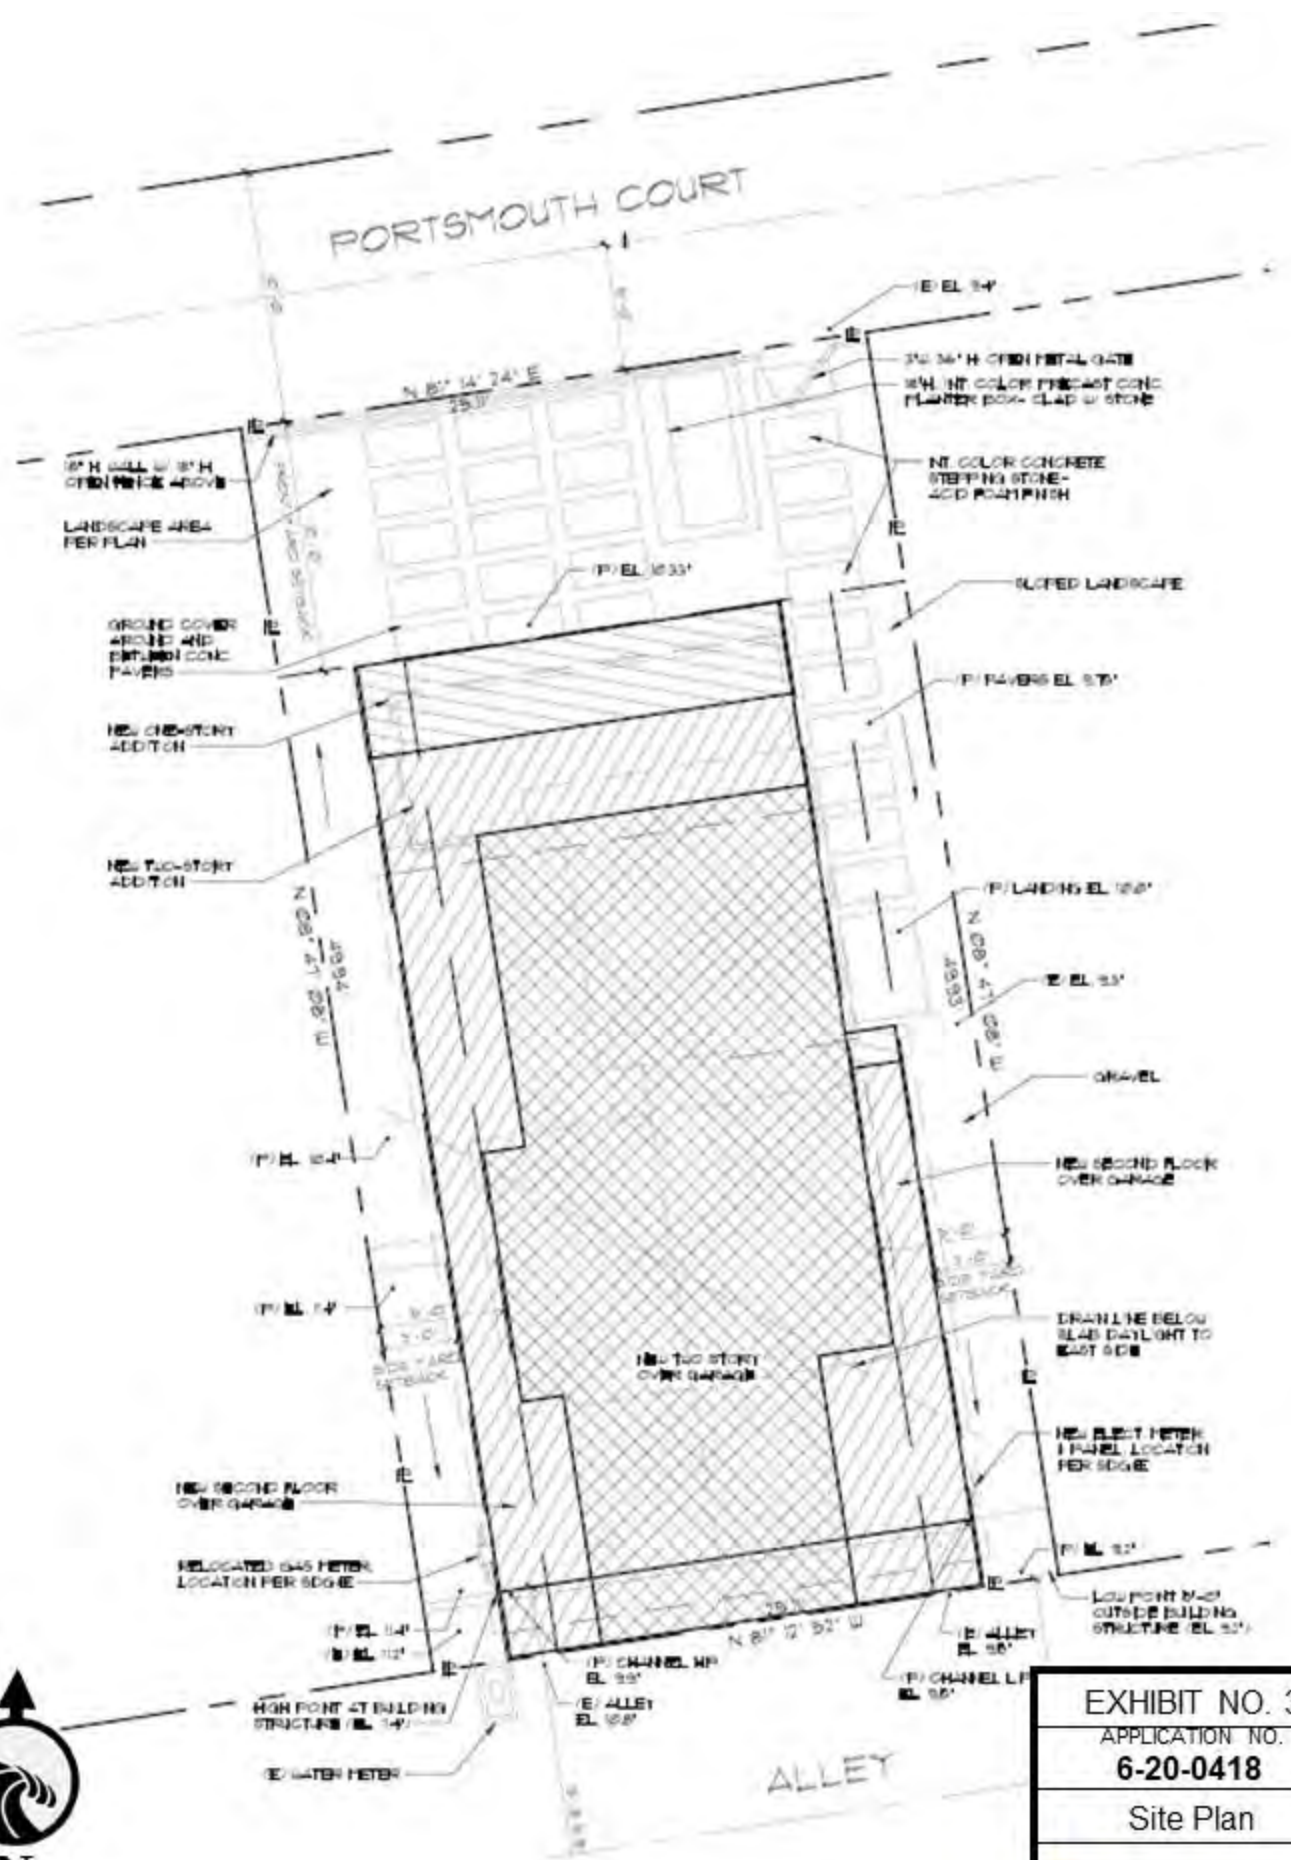

Project Site

EXHIBIT NO. 2
APPLICATION NO.
6-20-0418
Location Map
California Coastal Commission

EXHIBIT NO. 3
APPLICATION NO.
6-20-0418
Site Plan
 California Coastal Commission