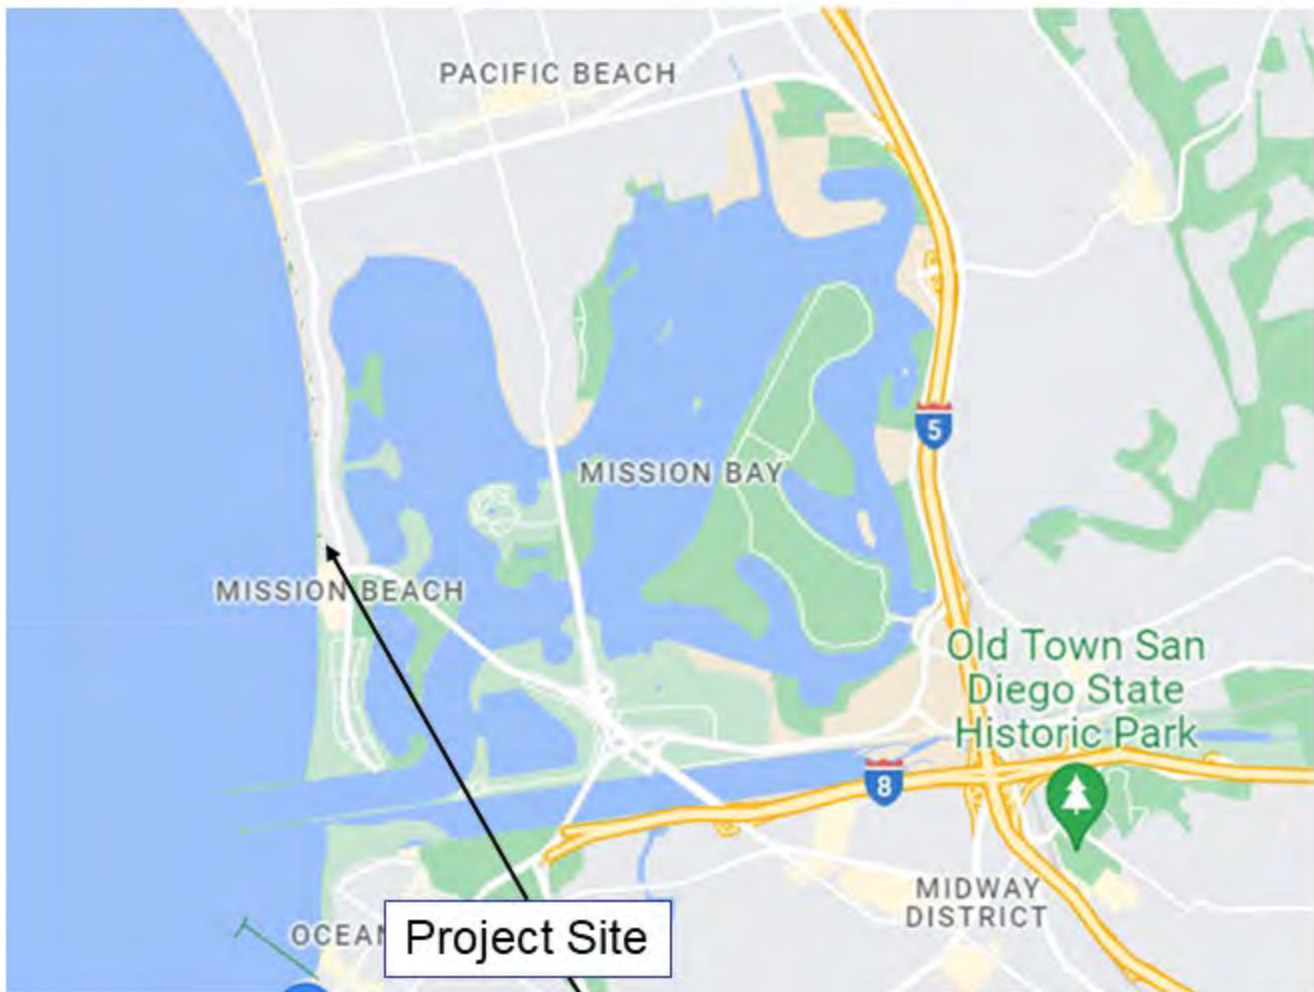

Table of Contents

Exhibit 1: Location Map

Exhibit 2: Site Plan

Exhibit 3: Site Photographs

EXHIBIT NO. 1
APPLICATION NO.
6-23-0349
Location Map
 California Coastal Commission

726 Jersey Court Frontage (looking east)

EXHIBIT NO. 3
APPLICATION NO. 6-23-0349
Site Photo
 California Coastal Commission