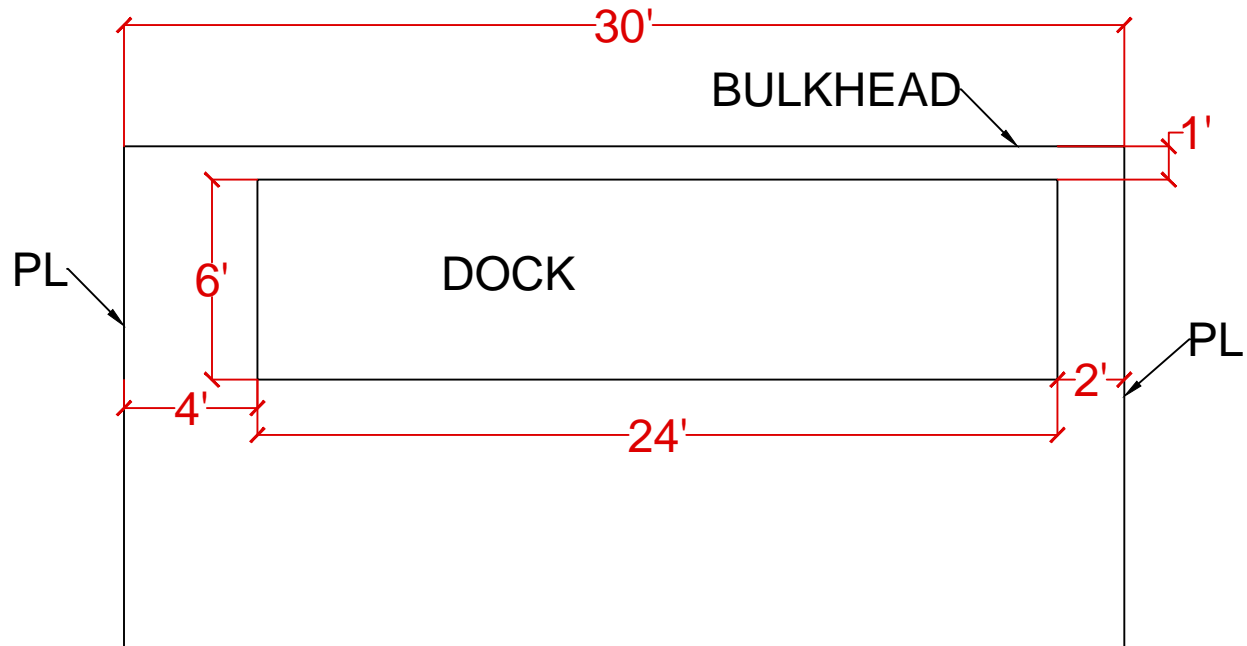

HARBOUR CONSTRUCTORS CO.
17892 JAMESTOWN LANE
HUNTINGTON BEACH, CA 92647
714-895-2700
DRAWN BY: CJB

16791 BAY VIEW DR
HUNTINGTON BEACH, CA
92649
DOCK DRAWING: GENERAL LAYOUT

California Coastal Commission

5-22-0501

Exhibit 2

Page 1 of 1