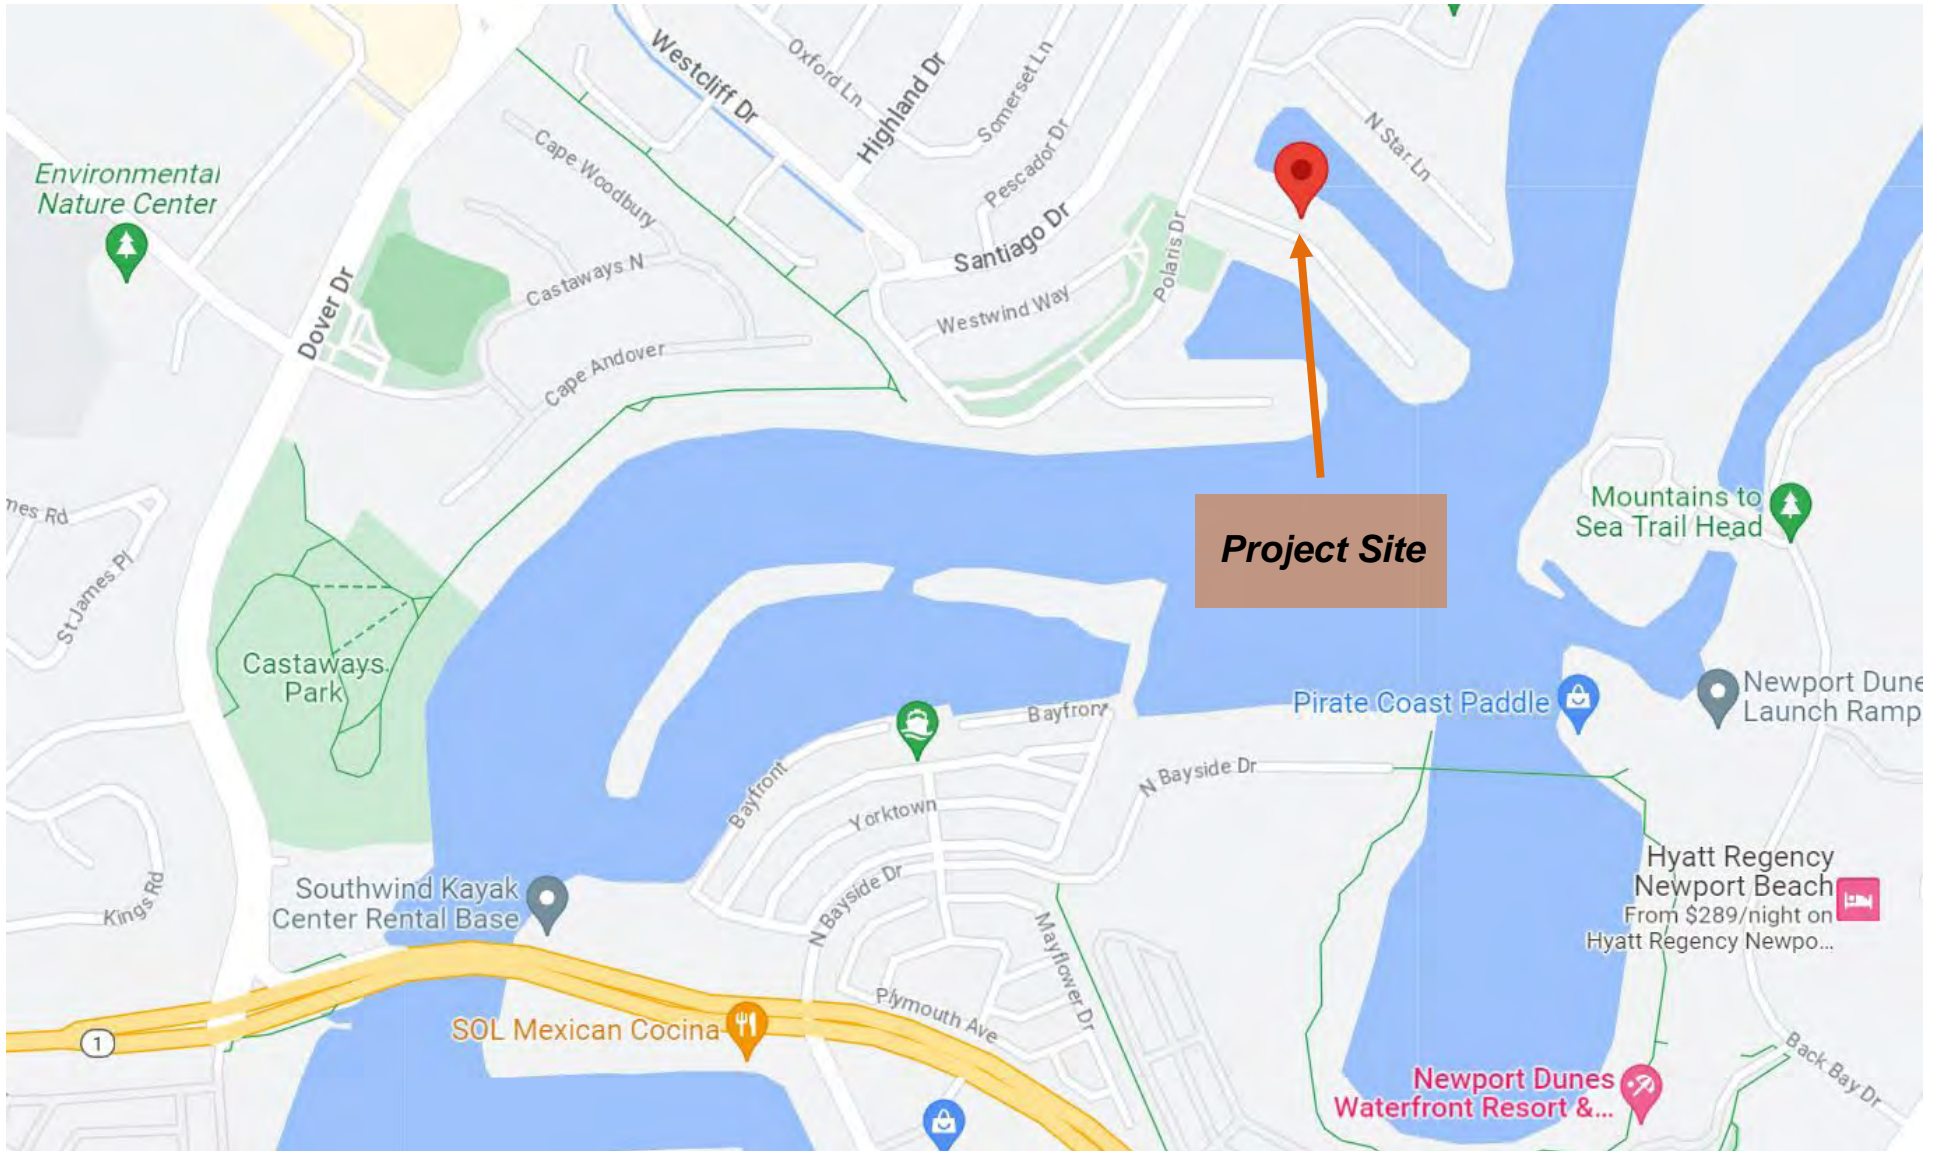

CALIFORNIA COASTAL COMMISSION

South Coast District Office
301 E Ocean Blvd., Suite 300
Long Beach, CA 90802-4302
(562) 590-5071

Th5a

**5-22-0751 (MANLY)
SEPTEMBER 7, 2023**

EXHIBITS

Table of Contents

EXHIBIT NO. 1 – LOCATION MAP	2
EXHIBIT NO. 2 – EXISTING SITE PLAN	3
EXHIBIT NO. 3 – PROPOSED SITE PLAN.....	4
EXHIBIT NO. 4 – OVERLAY SITE PLAN	5

Exhibit No. 1 – Location Map

Exhibit No. 2 – Existing Site Plan

Exhibit No. 3 – Proposed Site Plan

Exhibit No. 4 – Overlay Site Plan